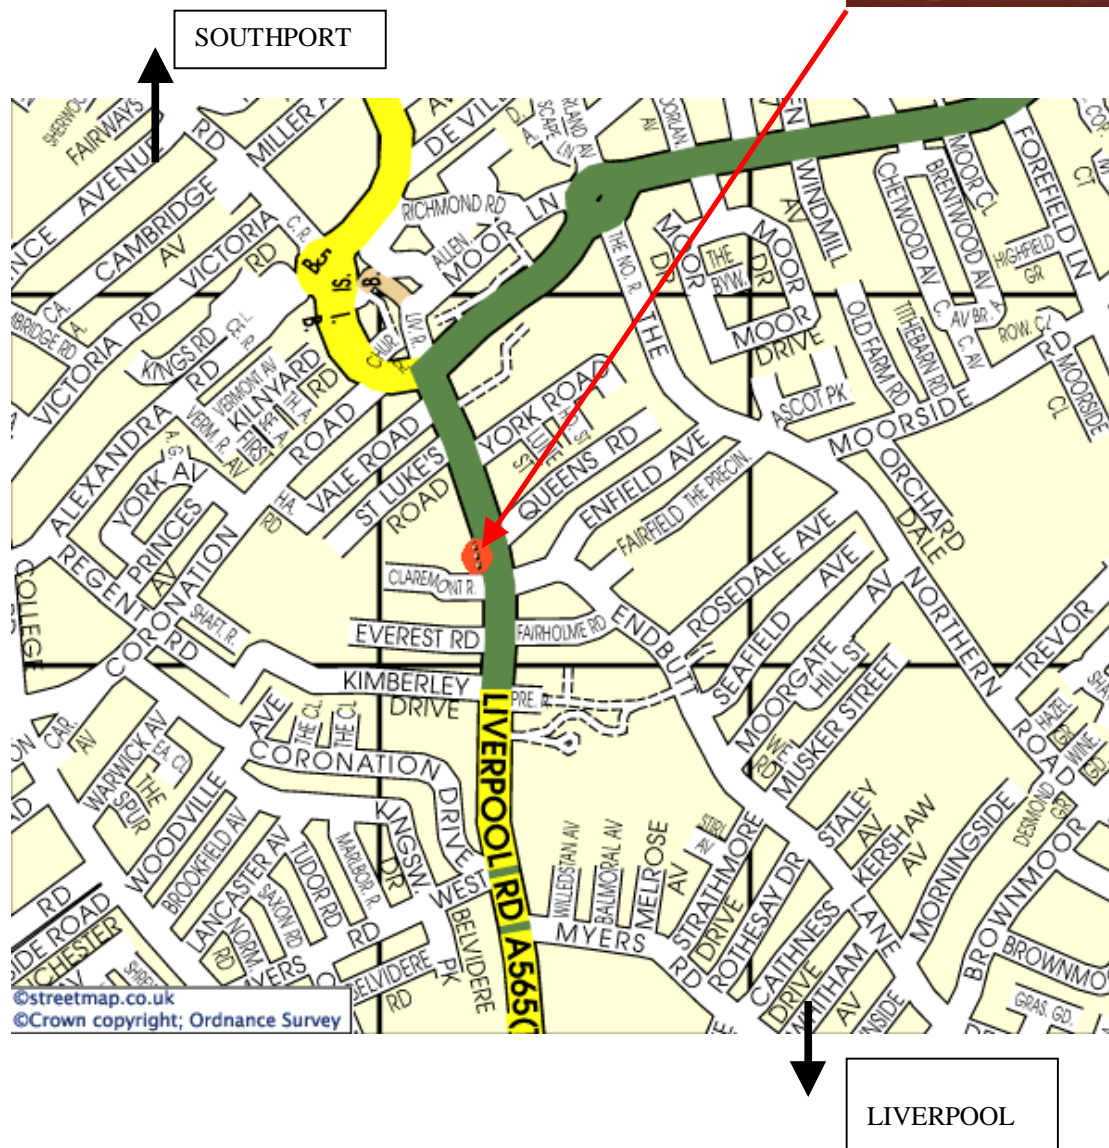

# ST. MARY'S COLLEGE SPORTS CENTRE

Liverpool Road, Crosby Mersayside, L23, 3AB

The postcode that works for Internet map sites is L23 5TG  
The centre is next door to the 'Comrades of the Great War Club' -  
better known locally as the 'Comrades Club'.

*Peter Smith*

Peter Smith  
 23<sup>rd</sup> March 2006

Bus routes to or near to the venue  
 47, 48, 51, 123 and 284.

Crosby Train Station is on the Northern (Southport) Line, about 1  
 kilometre from the venue.